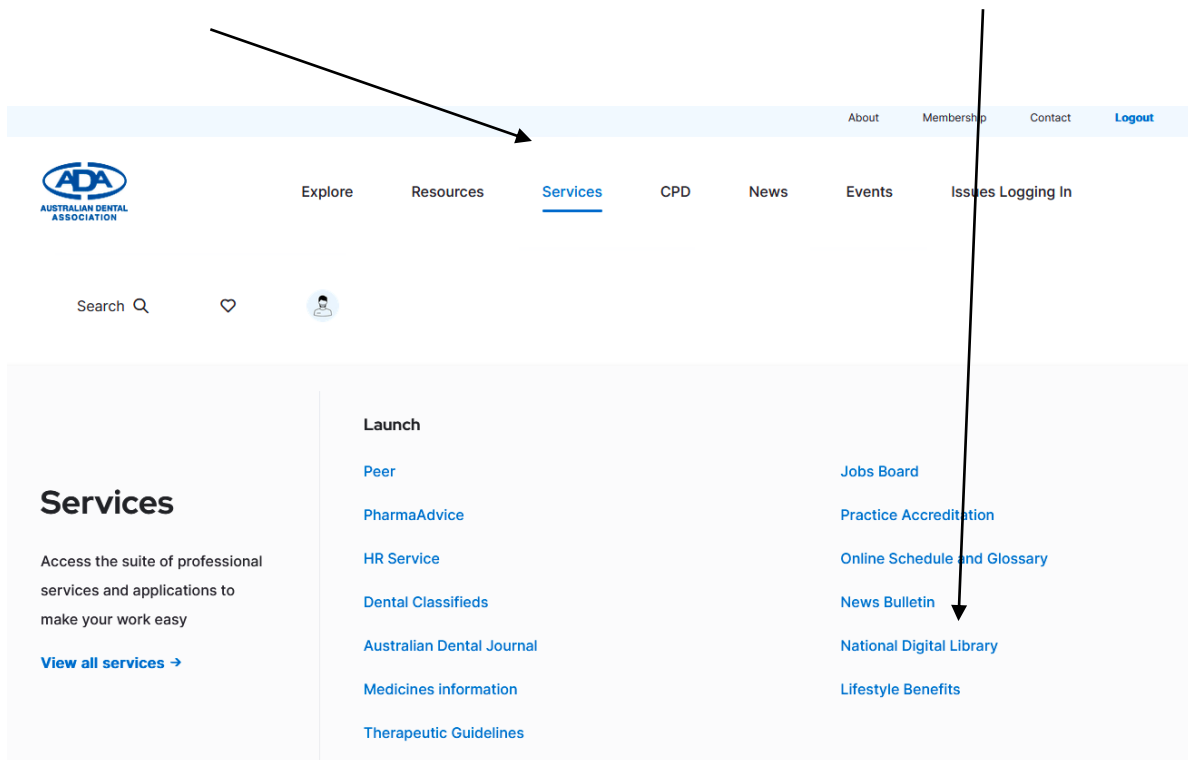

If the ADA Inc. icon is visible then you are already logged in and should be able to access the subscribed e-content.

If the ADA Inc. Icon is not visible, then you will need to login using the [Login / Register](#) button and the Institutional method as detailed on page 2.

Then all Wiley e-resources that you subsequently access from the knowledge centre catalogue in this session will be available to you without any further logging in required.

ADA Inc Digital Library

Go to <https://www.ada.org.au/>

Login to the ADA Inc website using 

1. Hover over Services

2. Click on National Digital Library

Click on databases

 Service Issues
Access to ADA National Digital Library resources and services
Friday, 27 October 2023